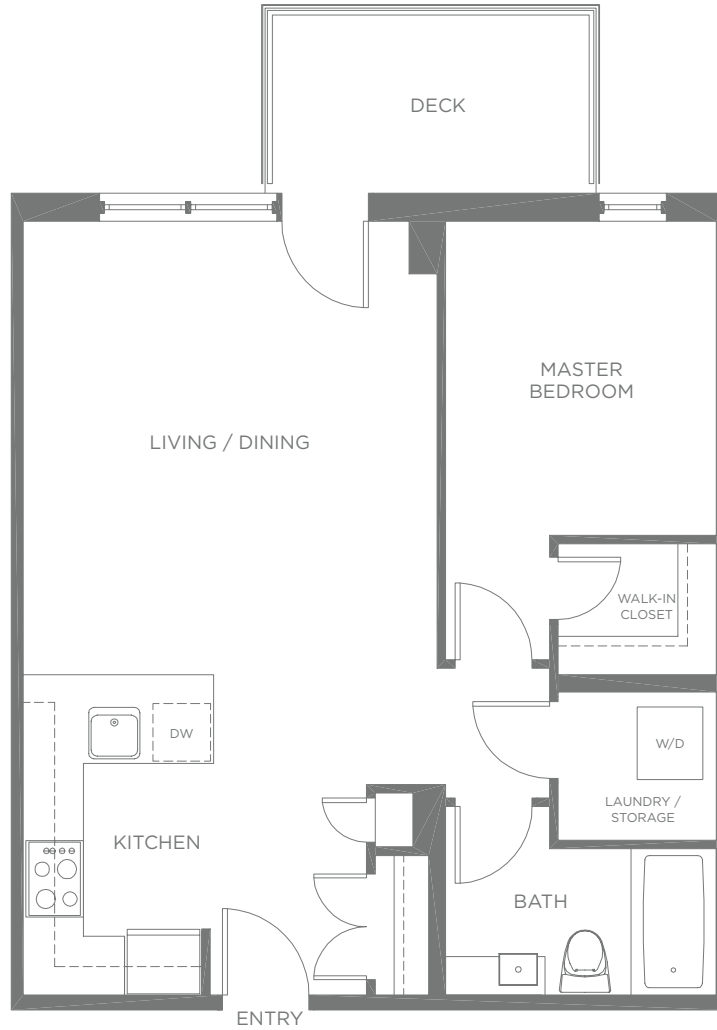

UNIT 20

1 Bed + 1 Bath
626 sq ft

theOLIVERresidences.com

The developer reserves the right to make any modifications and/or changes. Room sizes, square footage, specifications, features and outdoor spaces may vary. E. & O.E.