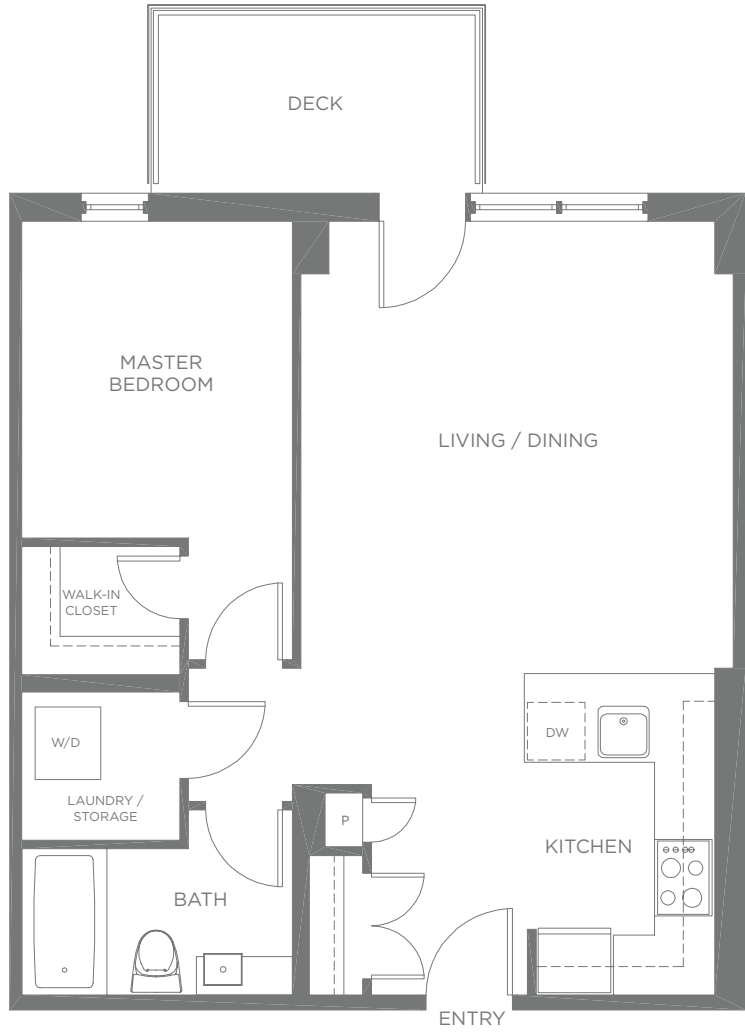

UNIT 15

1 Bed + 1 Bath
642 sq ft

theOLIVERresidences.com

The developer reserves the right to make any modifications and/or changes. Room sizes, square footage, specifications, features and outdoor spaces may vary. E. & O.E.