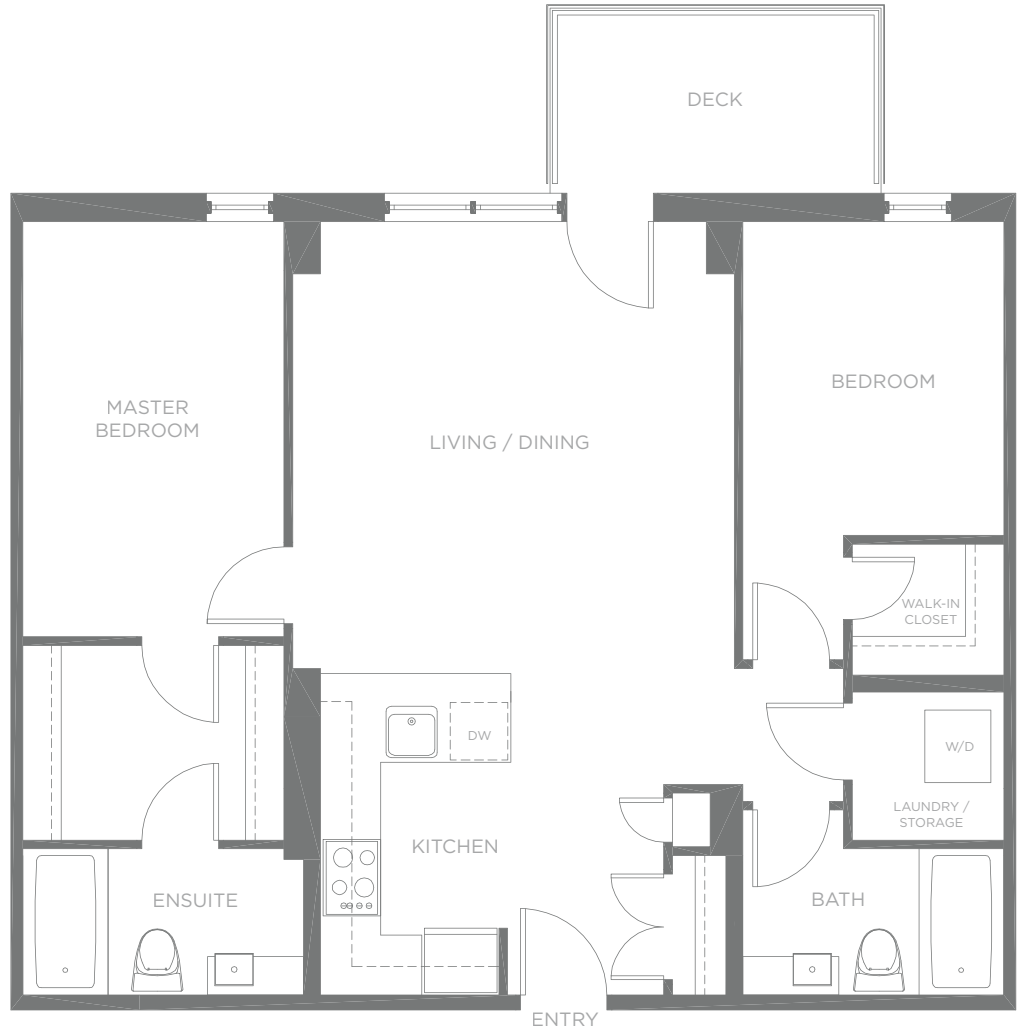

UNIT 14

2 Beds + 2 Baths
887 sq ft

theOLIVERresidences.com

The developer reserves the right to make any modifications and/or changes. Room sizes, square footage, specifications, features and outdoor spaces may vary. E. & O.E.