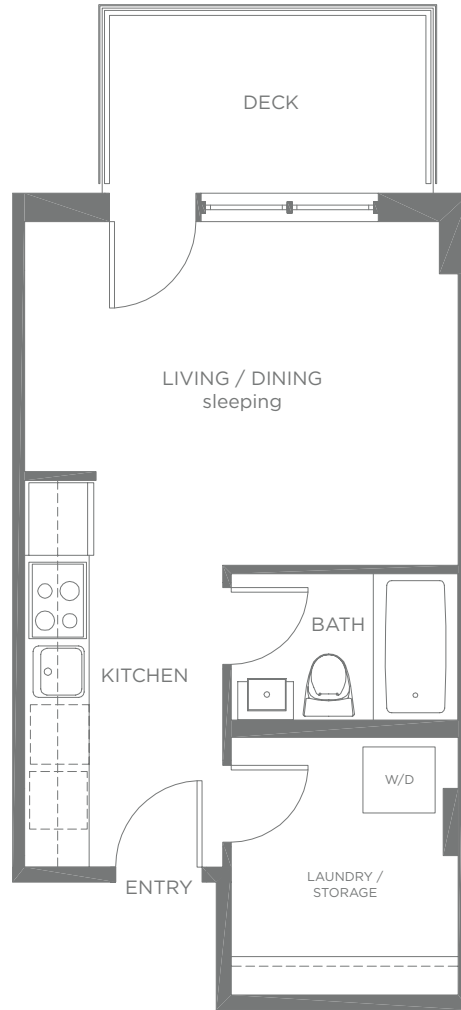

UNIT 12

Studio
360 sq ft

theOLIVERresidences.com

The developer reserves the right to make any modifications and/or changes. Room sizes, square footage, specifications, features and outdoor spaces may vary. E. & O.E.